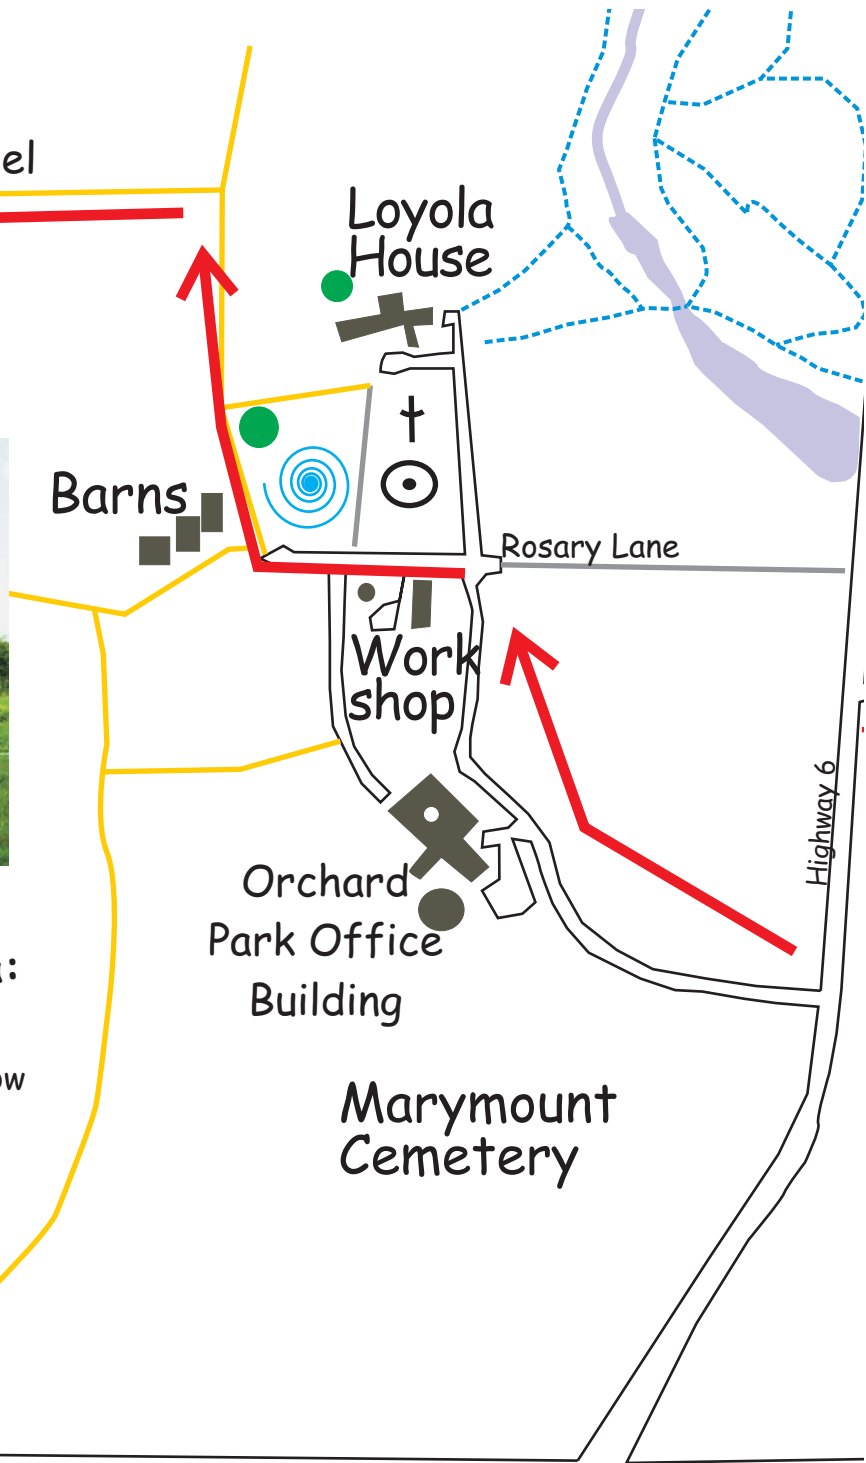

## Instructions to the Ecology Villa:

1. Enter the IJC property from Hwy. 6, follow the green signs passed Orchard Park.
2. Turn left at the Workshop.
3. Follow the lane-way to the right (just before the barns).
4. Stay on the lane-way, following the green signs to the Villa and Chapel..

Woodlawn East

A Place of Peace

Ignatius Jesuit Centre of Guelph  
5420 Hwy 6 North, RR 5  
Guelph, ON N1H 6J2  
[www.ignatiusguelph.ca](http://www.ignatiusguelph.ca)  
519-824-1250

Woolwich